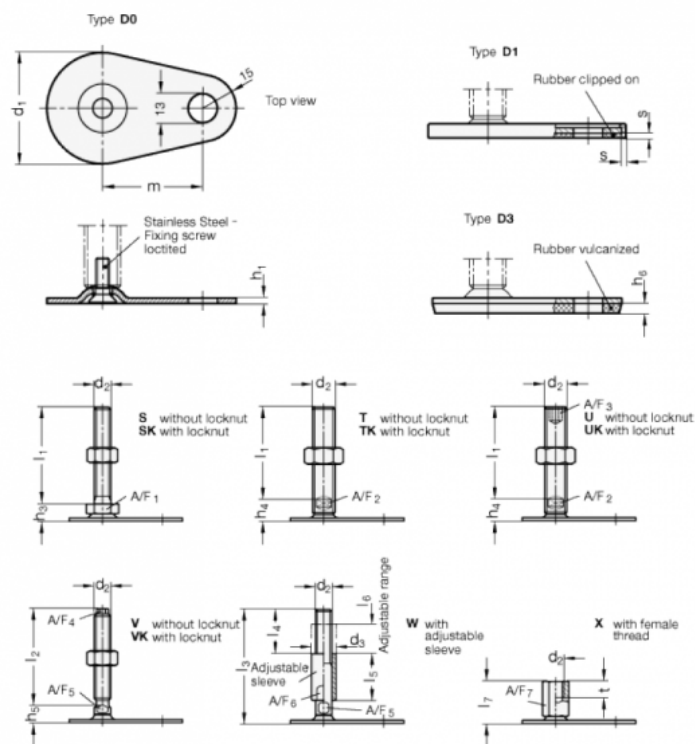

Article number: 204380M24200D3T

Description: E+G levelling foot  
GN 43-80-M24-200-D3-T

Note: T Without nut, Wrench flat at the bottom

## Measures

A/F2 = 19

s =

d1 = 80

d2 = M24

h1 = 3

h4 = 21

h6 = 5

l1 = 200

m = 70